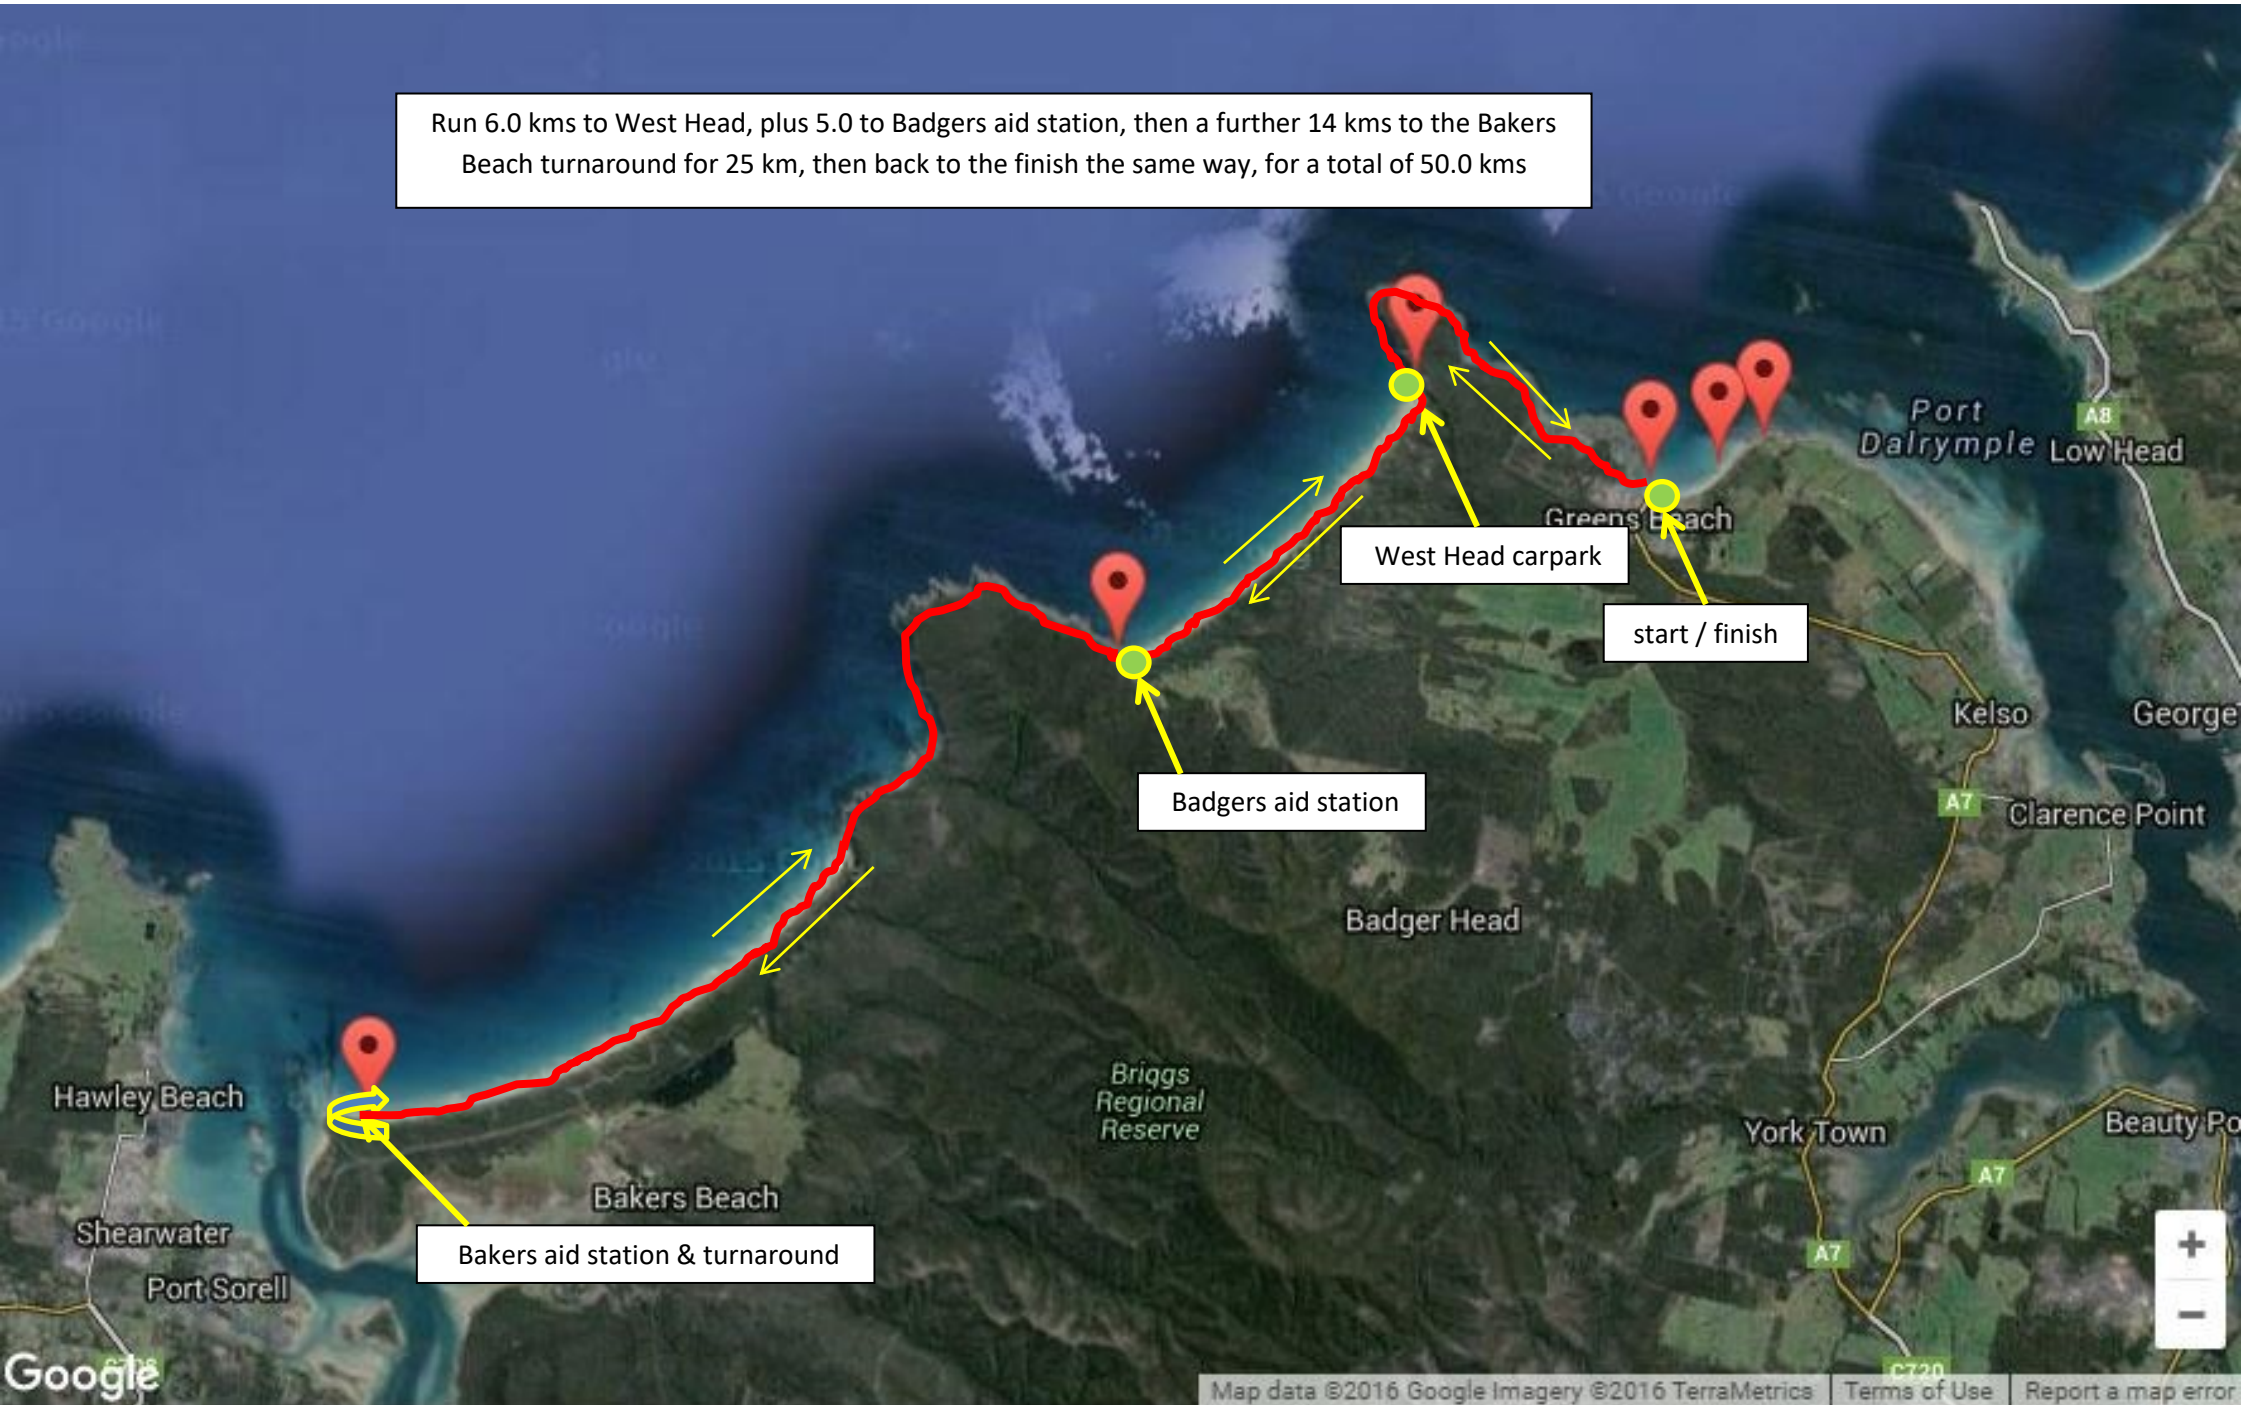

CONVICTS & WENCHES - 50 KMS

Run 6.0 kms to West Head, plus 5.0 to Badgers aid station, then a further 14 kms to the Bakers Beach turnaround for 25 km, then back to the finish the same way, for a total of 50.0 kms

Bakers aid station & turnaround

Badgers aid station

West Head carpark

start / finish